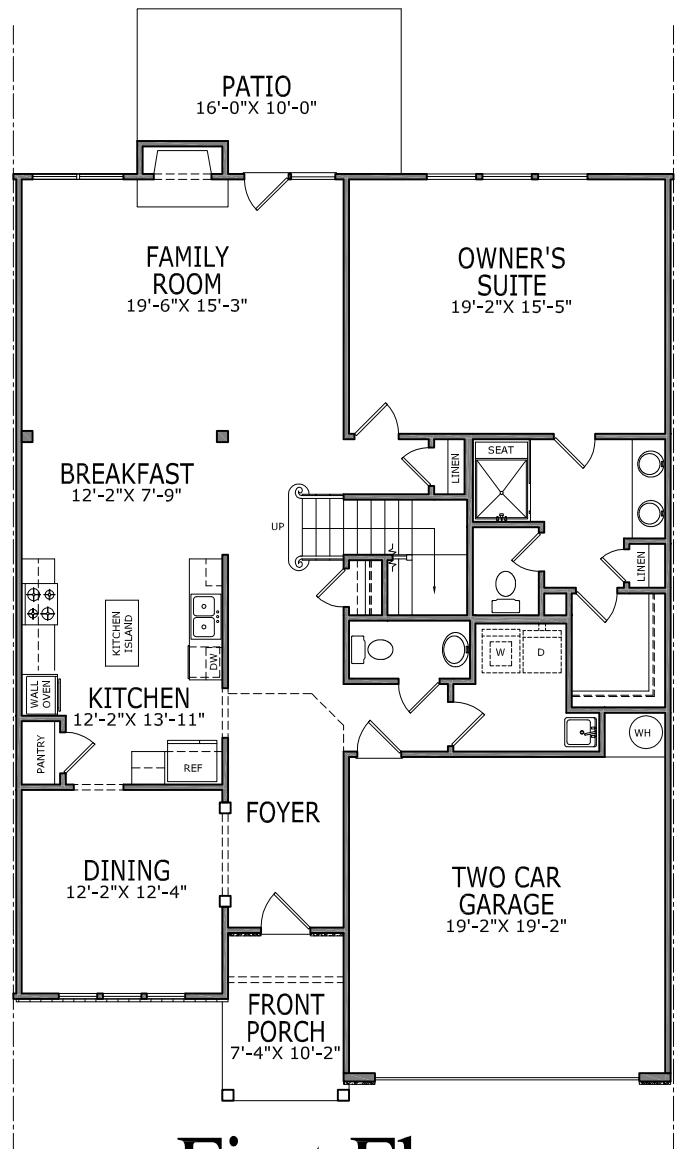

Second Floor

First Floor

SQUARE FOOTAGE	
FIRST FLOOR HTD. =	1,679
SECOND FLOOR HTD. =	1,194
TOTAL HTD. SQ. FT. =	2,873
TWO CAR GARAGE =	387
FRONT PORCH =	74
PATIO =	149

The Citori

" Elev A "

Illustrative purposes only. Actual dimensions, layout, square footage and materials will be determined by final construction.